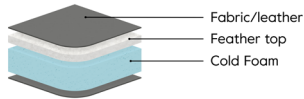

*Note that the dimensions may differ +/-3% depending on upholstery and combination.

Catena Dusk

Comfort

C2
Feather Soft

Feather soft (Comfort C2)

Seat
Cold foam with a feather top.

Back
Feather and ball fibre mix.

C4
Synthetic Down

Synthetic down (Comfort C4)

Seat
Cold foam with a top of synthetic down.

Back
Mix of synthetic down and ball fibre.

CM
Memory Foam

Comfort Memory (Comfort CM)

Seat
Cold foam with memory foam on top, covered with fibre padding.