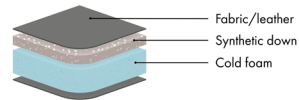

*Note that the dimensions may differ +/-3% depending on upholstery and combination.

Catena Dusk

Comfort

C2
Feather Soft

Feather soft (Comfort C2)

Seat
Cold foam with a feather top.

Back
Feather and ball fibre mix.

C4
Synthetic Down

Synthetic down (Comfort C4)

Seat
Cold foam with a top of synthetic down.

Back
Mix of synthetic down and ball fibre.

CM
Memory Foam

Comfort Memory (Comfort CM)

Seat
Cold foam with memory foam on top, covered with fibre padding.