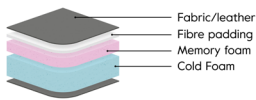

C4
Synthetic Down

Synthetic down (Comfort C4)

Seat
Cold foam with a top of synthetic down.

Back
Mix of synthetic down and ball fibre.

CM
Memory Foam

Comfort Memory (Comfort CM)

Seat
Cold foam with memory foam on top, covered with fibre padding.

Back
Feather and ball fibre mix.

i

Flexparts

Flex modules can be combined with tray, table or cushion.

i

Info

To determine whether your Corner XL module is Left (CXL L) or Right (CXL R), stand in front of the sofa. If the longest back part is on your right side, it is a Corner XL Right. If the longest back part is on your left side, it is a Corner XL Left.